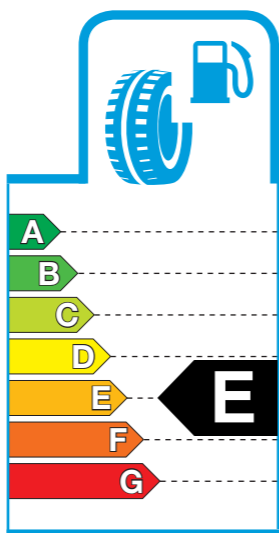

TOYO TIRES

OBSERVE S944

215/65 R17 103V XL

4 981910 532590

TOYO TIRE CORPORATION
www.toyotires-global.com

1222/2009 - C1